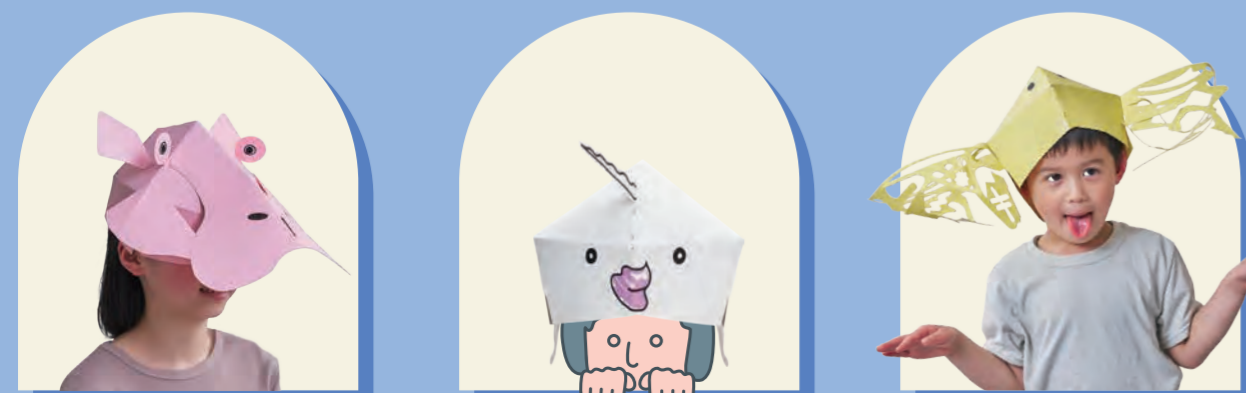

HEAD PET works collection