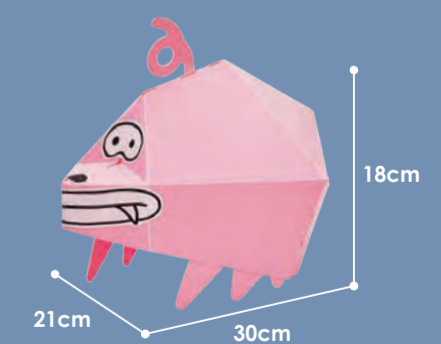

ふおれすとぐりーん
FOREST GREEN
TTM-0100-GR
4940533340555

ふえありーびんく
FAIRY PINK
TTM-0100-PK
4940533340562